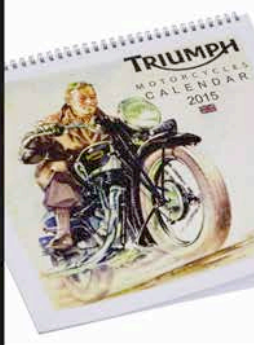

2015 CALENDAR
Code **MCLA14222**