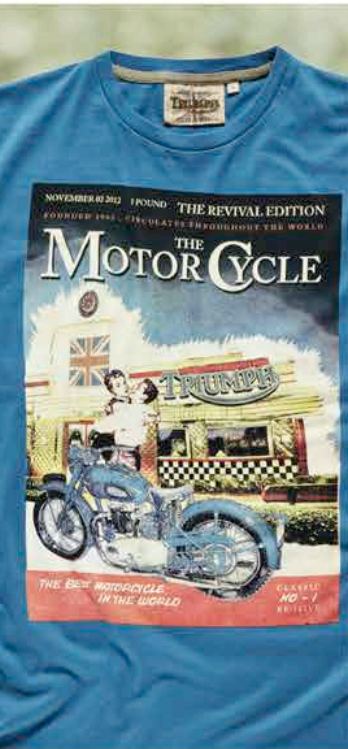

MC FACTORY POSTER TEE
Sizes S - XXXL
Code M TSA14405