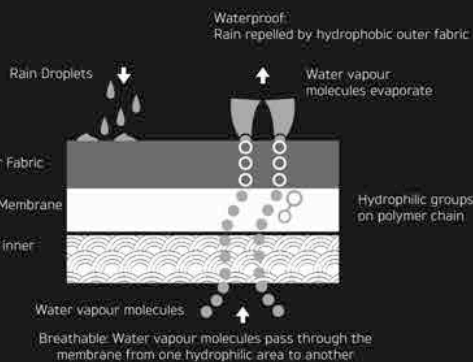

PERFORMANCE MID LAYERS.

Our new range of performance mid layers work perfectly with our riding garments to provide a comprehensive Cold Weather protection system against the harmful effects of Wind Chill.

The fabric has active stretch, windproof and breathable performance combined with great water resistance. This type of thermal clothing replaces ineffective and bulky layers.

Cold Killers Softshell is a three layer laminate with a very tough and tightly woven stretch fabric on the outside and cosy 3D fleece liner. In between is a hydrophilic membrane to enhance the weather protection.

The three elements work together to deliver an incredible balance of protection against the wind and rain, excellent breathability, balanced warmth and dynamic and soft stretch fit. The technical combination of Softshell and 3D fleece allows warm air to circulate easily, thereby dramatically reducing the overheat/chill-down cycle associated with conventional layering.

Comfort and protection for the perfect ride.

MENS MID LAYER LONG SLEEVE QTR ZIP

Colour **Black** Sizes **S - XXXL**
Code **MFNA14122**