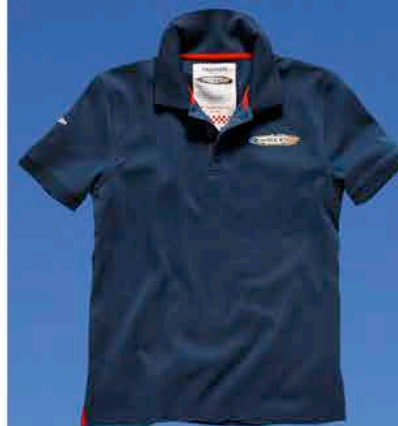

CLOTHING & MERCHANDISE AUTUMN WINTER 2014

TRIUMPH

SPEED RECORD COLLECTION.

On September the 6th 1956, Johnny Allen set the world absolute speed record of 214.40 mph for a motorcycle at Utah's Bonneville Salt flats.

Texas racer, Allen, set multiple speed records at the controls of the "Texas Cee-gar", a stream-lined outershell that encased the Triumph powered motorcycle, resulting with the 214.40 mph speed record.

The Triumph Bonneville motorcycle was born.