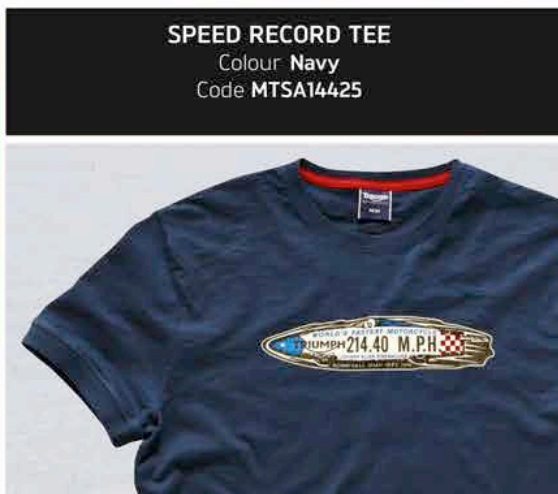

## SPEED RECORD COLLECTION.

On September the 6th 1956, Johnny Allen set the world absolute speed record of 214.40 mph for a motorcycle at Utah's Bonneville Salt flats.

Texas racer, Allen, set multiple speed records at the controls of the "Texas Cee-gar", a stream-lined outershell that encased the Triumph powered motorcycle, resulting with the 214.40 mph speed record.

The Triumph Bonneville motorcycle was born.

**SPEED RECORD JACKET**  
Colour Navy Sizes S - XXXL  
Code MTHA14420

**SPEED RECORD POLO**  
Colour Navy Sizes XS - XXXL  
Code MPOA14426

**SPEED RECORD ZIP THRU**  
Colour Navy Sizes XS - XXXL  
Code MSWA14427

**SPEED RECORD TEE**  
Colour Navy  
Code MTA14425

**SPEED RECORD CAP**  
Colour Navy  
Code MCAA14428