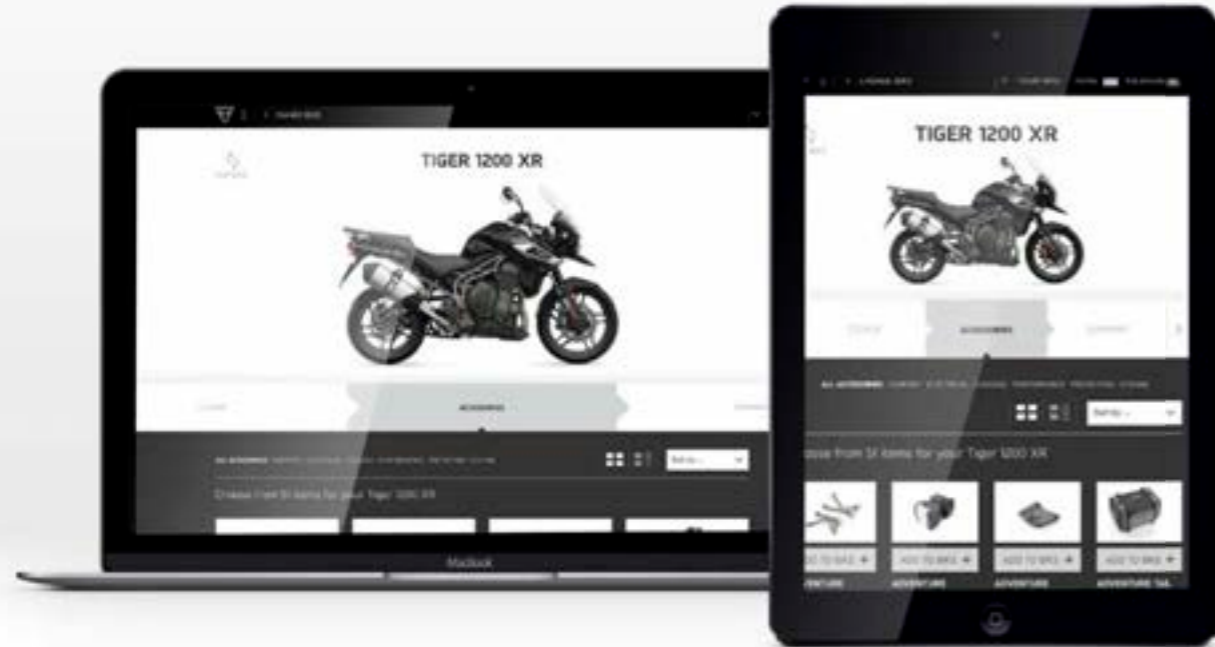

BUILD YOUR DREAM BIKE

OUR CONFIGURATOR ALLOWS YOU TO CUSTOMISE
ANY OF THE BIKES IN OUR RANGE WITH A VAST
AMOUNT OF ACCESSORIES.

triumphmotorcycles.co.uk/bikes/configure

100% OF GENUINE
TRIUMPH ACCESSORIES
ARE TESTED AND
APPROVED FOR USE
ON THE SPECIFIC
MODELS THEY ARE
OFFERED FOR.

FOR THE RIDE